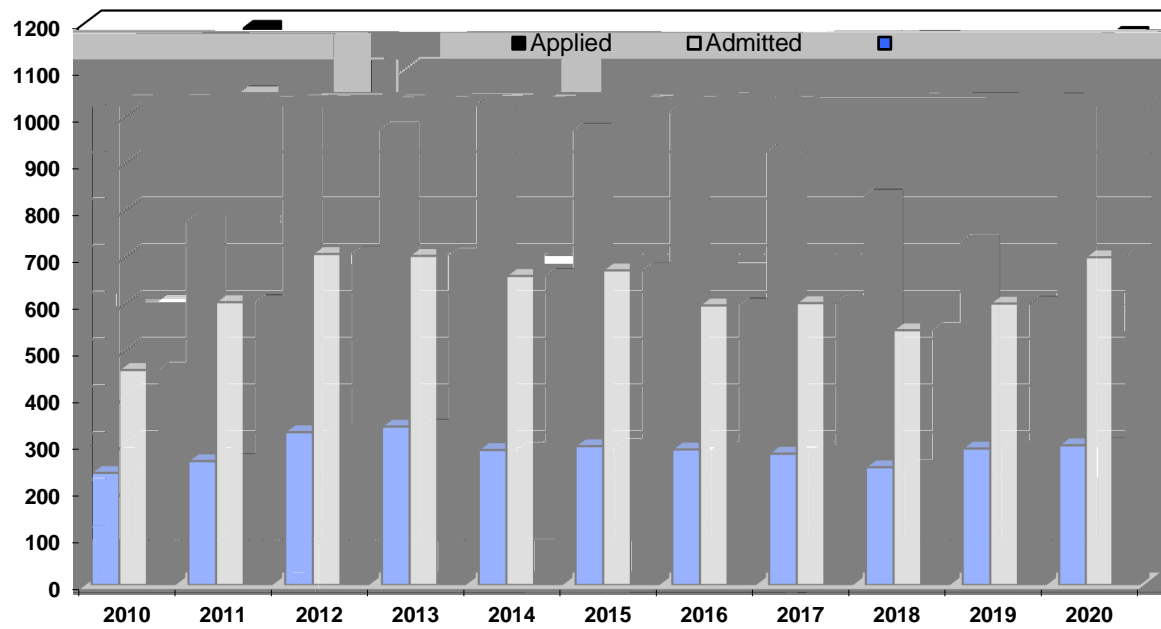

New Transfer Undergraduate Admission Statistics 2010-2020

Unduplicated Applicants			
Fall	Applied	Admitted	Enrolled
2020	1176	699	297
2019	1051	600	
	1,009	671	295
2014	970	659	287
2013	1,026	702	337
2012	972	706	325
2011	1189	603	263
2010	775	458	238

Unduplicated Applicants - Applied, Admitted and Enrolled

Note: Beginning Fall 2019, based upon a revised admission policy methodology of counting applicants changed.